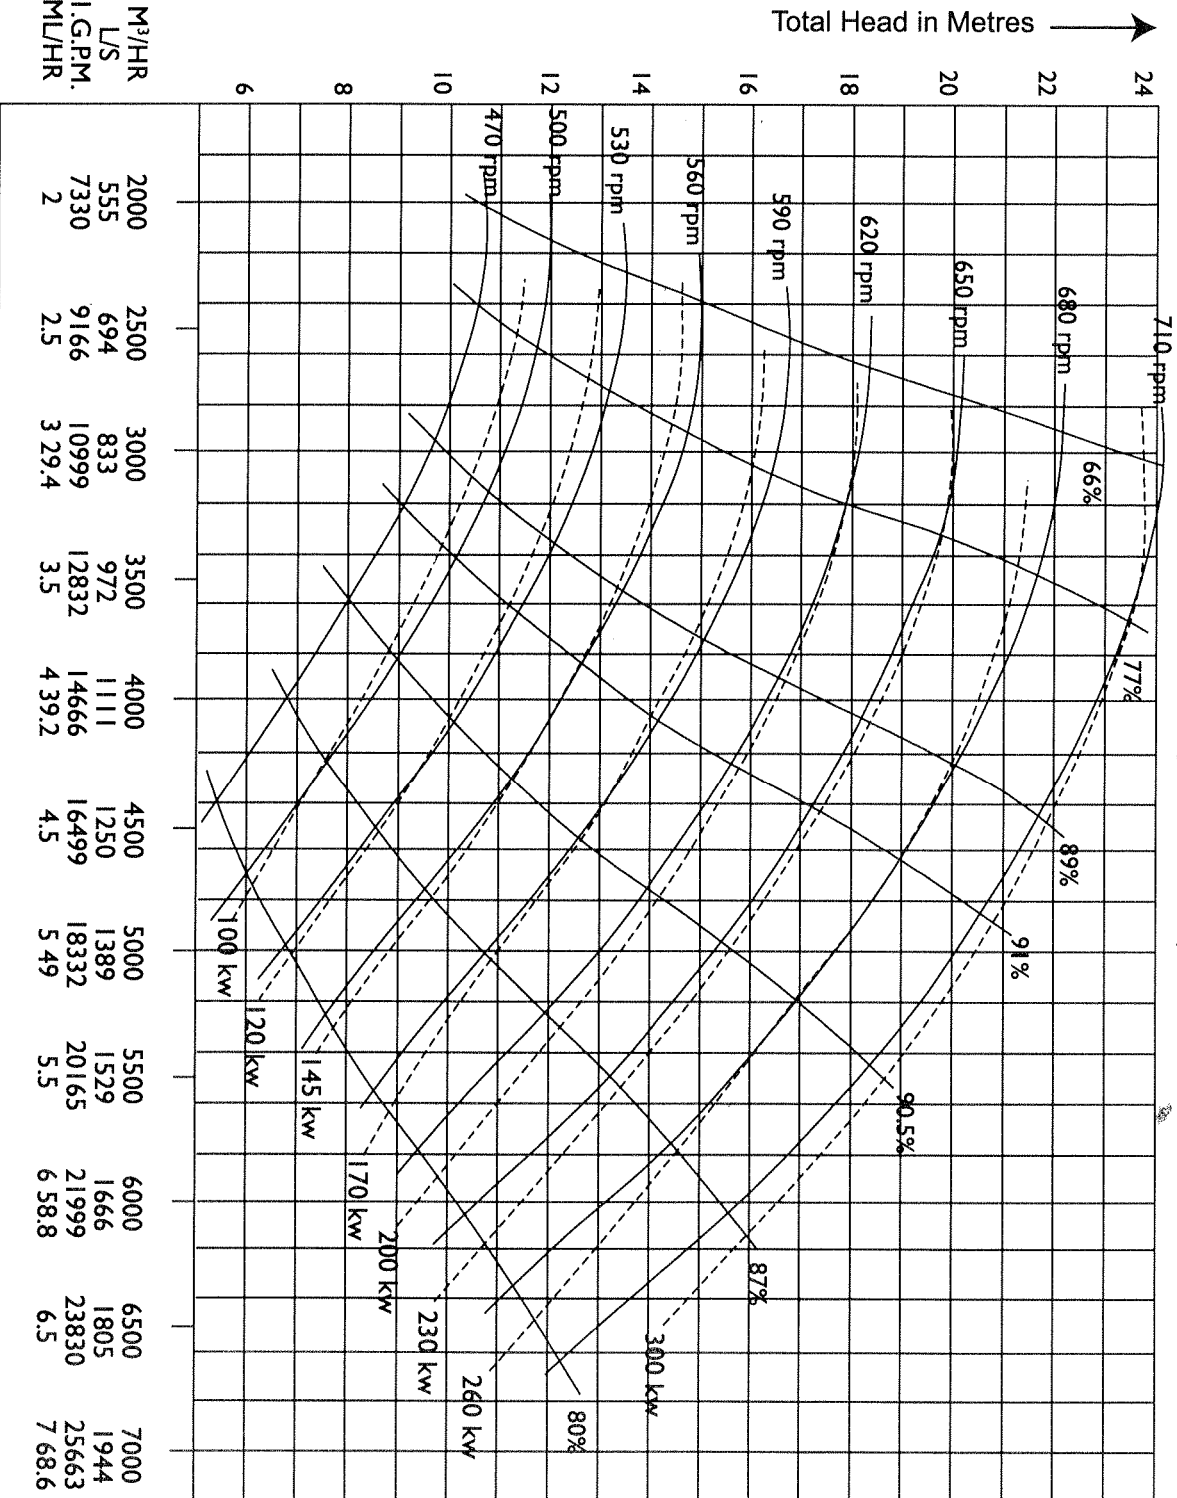

CHINA PUMP

26HBC-30 PERFORMANCE CURVES

DIESEL PARTS & SERVICE PTY. LTD.
 1086 Kingsford Smith Drive, Eagle Farm, Qld. 4009
 Telephone: (07) 3268 1062 Fax: (07) 3868 1330

Speed Range - 470 to 710 rpm

M³/HR
 L/S
 I.G.P.M.
 ML/HR

2000	2500	3000	3500	4000	4500	5000	5500	6000	6500	7000
555	694	833	972	1111	1250	1389	1529	1666	1805	1944
7330	9166	10999	12832	14666	16499	18332	20165	21999	23830	25663
2	2.5	3.29.4	3.5	4.39.2	4.5	5.49	5.5	6.58.8	6.5	7.68.6

Capacity →