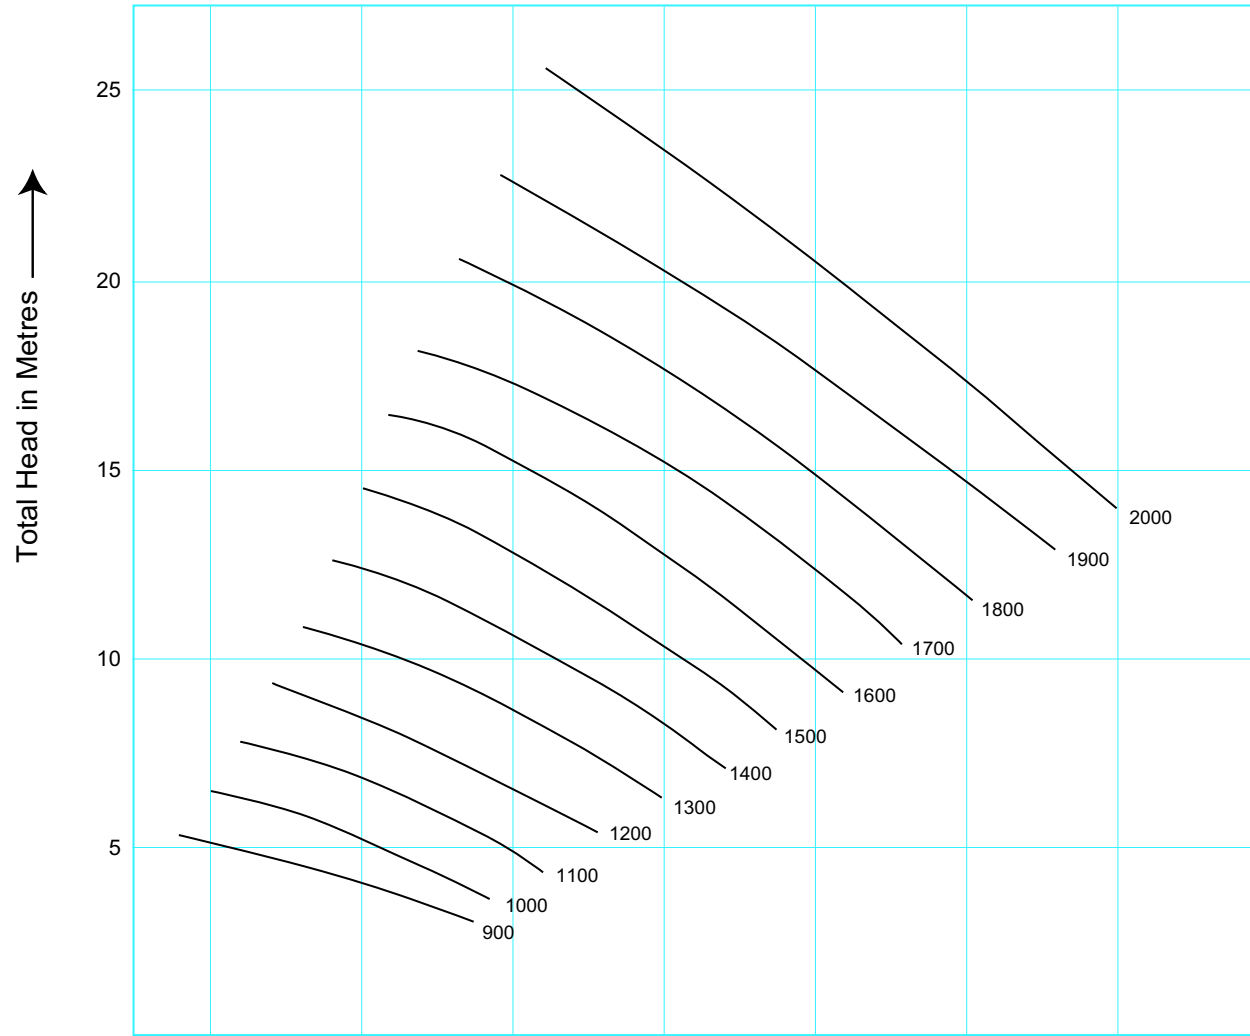

CHINA PUMP

8HBG-35 PERFORMANCE CURVES

DIESEL PARTS & SERVICE PTY. LTD.
 21 Hilda Street, Hamilton Qld. 4007
 Telephone: (07) 3268 1062 Fax: (07) 3868 1330

[Back to Curves Index](#)

Speed Range - 900 to 2000 rpm

M ³ /HR	200	300	400	500	600	700	800
L/S	55	83	111	139	167	195	222
I.G.P.M.	733	1099	1466	1833	2199	2566	2933

CHINA PUMP - 8HBG-35		
Power required at shaft:		
RPM	KW	HP
900	3.8	5.1
1000	5.1	6.8
1100	6.8	9.1
1200	8.9	11.9
1300	11.3	15.2
1400	14.0	18.8
1500	17.3	23.2
1600	20.5	27.5
1700	24.6	33.0
1800	29.2	39.2
1900	34.3	46.0
2000	40.0	53.6

Capacity →