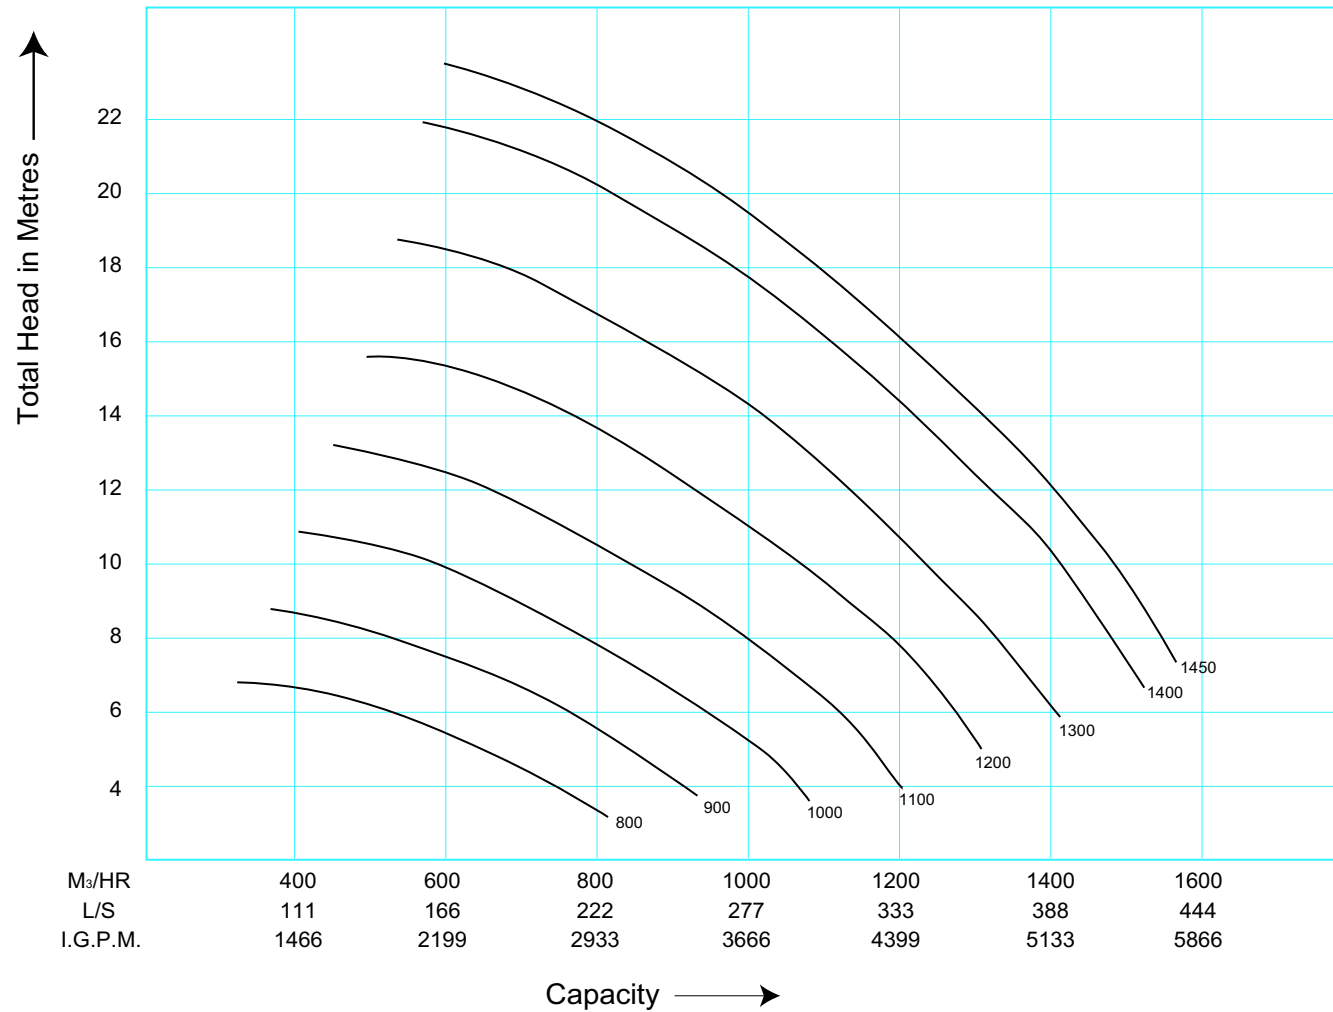

CHINA PUMP

12HBG-40 PERFORMANCE CURVES

DIESEL PARTS & SERVICE PTY. LTD.

21 Hilda Street Hamilton Qld. 4007

Telephone: (07) 3268 1062 Fax: (07) 3868 1330

Speed Range - 800 to 1450 rpm

CHINA PUMP - 12HBG-40		
Power required at shaft:		
RPM	KW	HP
800	10.1	13.6
900	14.4	19.3
1000	19.7	26.4
1100	26.2	35.1
1200	34.0	45.6
1300	43.3	58.1
1400	54.0	72.4
1450	60.0	80.5