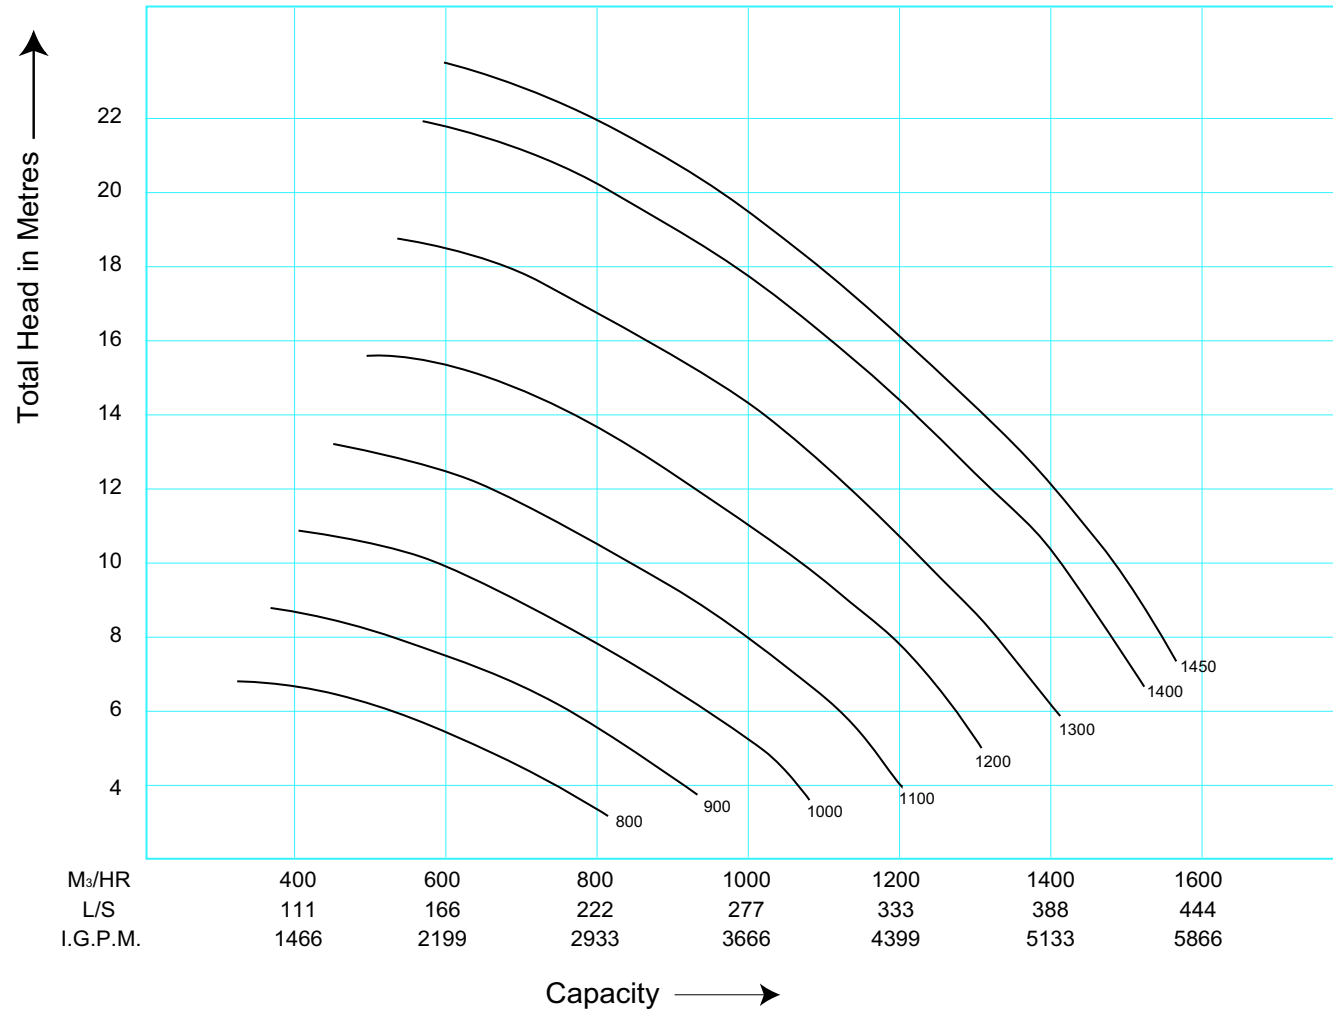

CHINA PUMP

12HBG-40 PERFORMANCE CURVES

DIESEL PARTS & SERVICE PTY. LTD.

21 Hilda Street Hamilton Qld. 4007

Telephone: (07) 3268 1062 Fax: (07) 3868 1330

Speed Range - 800 to 1450 rpm

CHINA PUMP - 12HBG-40		
Power required at shaft:		
RPM	KW	HP
800	10.1	13.6
900	14.4	19.3
1000	19.7	26.4
1100	26.2	35.1
1200	34.0	45.6
1300	43.3	58.1
1400	54.0	72.4
1450	60.0	80.5