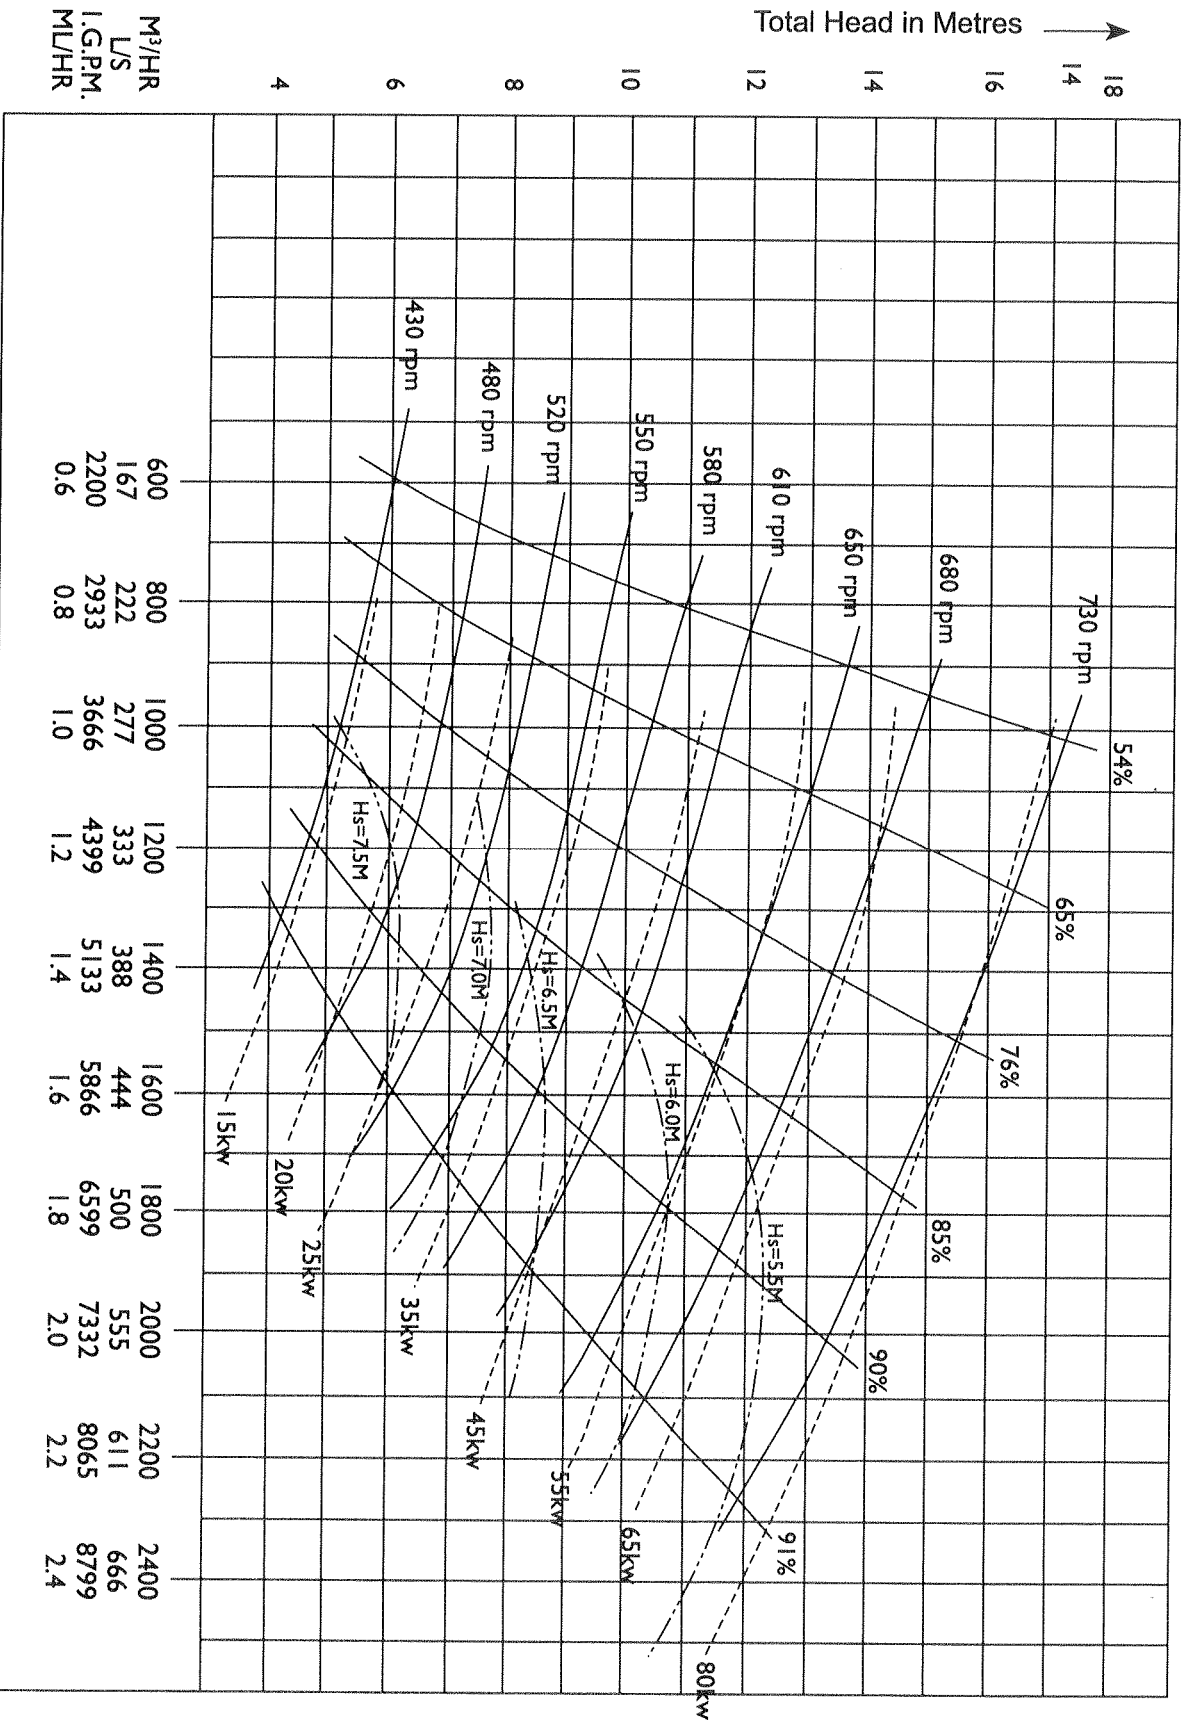

CHINA PUMP

500HW-6 PERFORMANCE CURVES

DIESEL PARTS & SERVICE PTY. LTD.

1086 Kingsford Smith Drive, Eagle Farm, Qld. 4009
 Telephone: (07) 3268 1062 Fax: (07) 3868 1330

Speed Range - 430 to 730 rpm

M³/HR
 US
 I.G.P.M.
 ML/HR

Capacity →