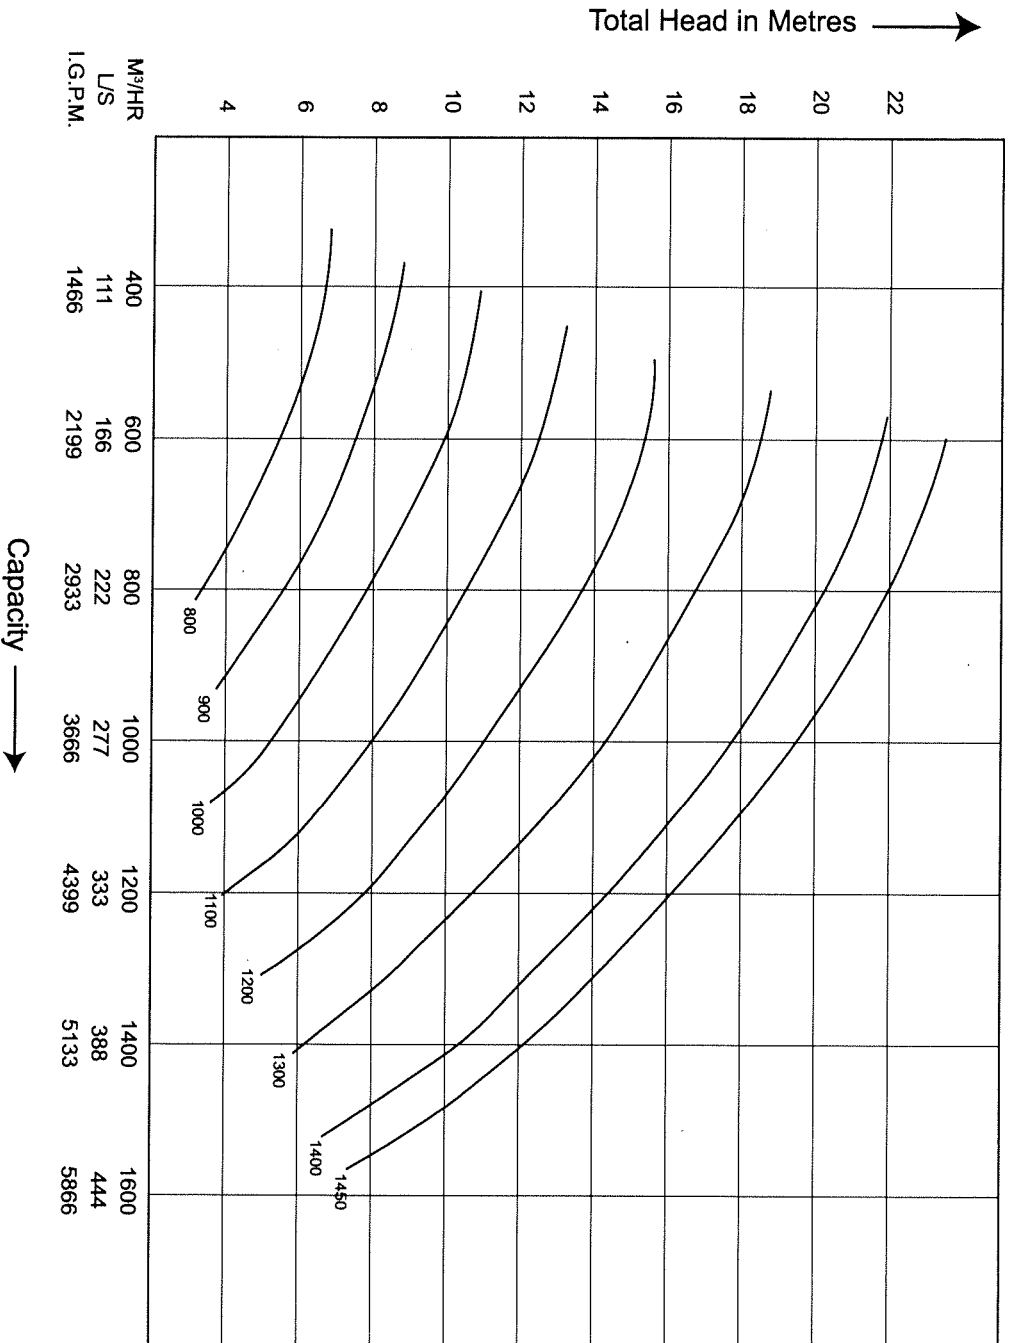

# CHINA PUMP

## 12HBG-40 PERFORMANCE CURVES

### DIESEL PARTS & SERVICE PTY. LTD.

1086 Kingsford Smith Drive, Eagle Farm, Qld. 4009  
 Telephone: (07) 3268 1062 Fax: (07) 3868 1330

Speed Range - 800 to 1450 rpm

CHINA PUMP - 12HBG-40			
Power required at shaft:			
RPM	KW	HP	
800	10.1	13.6	
900	14.4	19.3	
1000	19.7	26.4	
1100	26.2	35.1	
1200	34.0	45.6	
1300	43.3	58.1	
1400	54.0	72.4	
1450	60.0	80.5	